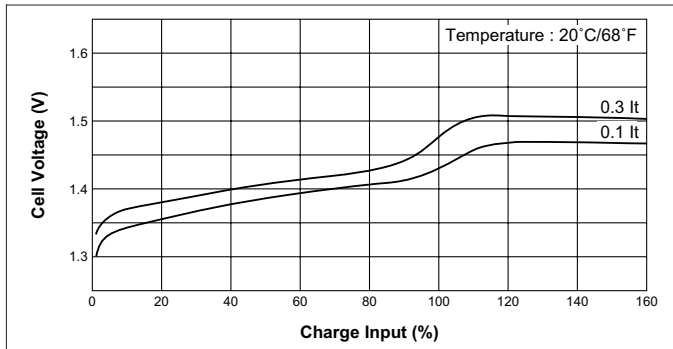

Nominal Capacity		600mAh	
Nominal Voltage		1.2V	
Charging Current	Standard	60mA	
	Quick	180mA	
Charging Time	Standard	14 to 16Hrs.	
	Quick	4 to 6Hrs.	
Ambient Temperature	Charge	Standard	0°C to +70°C [+32°F to 158°F]
		Quick	10°C to +70°C [+50°F to 158°F]
	Discharge		-20°C to +70°C [-4°F to 158°F]
	Storage		-30°C to +70°C [-22°F to 158°F]
Internal Impedance (Av.) (at 50% discharge)		12.0mΩ (at 1000Hz)	
Weight		22g/0.78oz	
Dimensions(D)×(H) (with tube)		14.3⁰_{-0.5} × 50.2⁰_{-1.0} mm	0.56⁰_{-0.02} × 1.98⁰_{-0.04} inch

Typical Characteristics

Charge

Discharge (at high rate)

Charge

Discharge (at high rate)

Discharge (at low rate)

Temperature (Charge & Discharge)