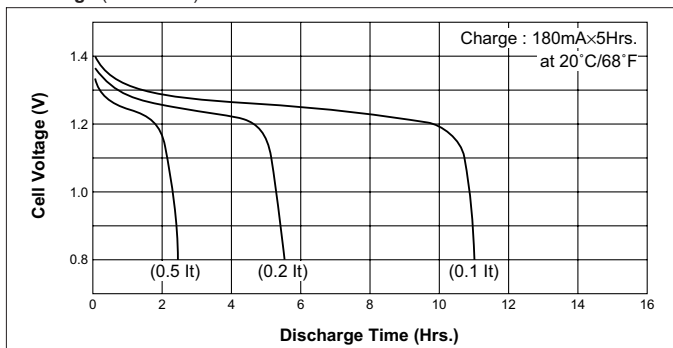

Discharge (at low rate)