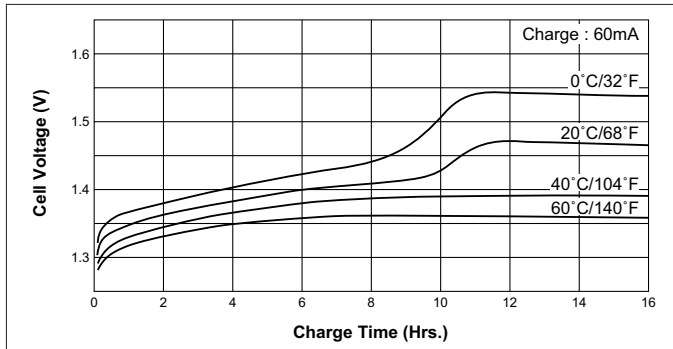

Typical Characteristics

Charge