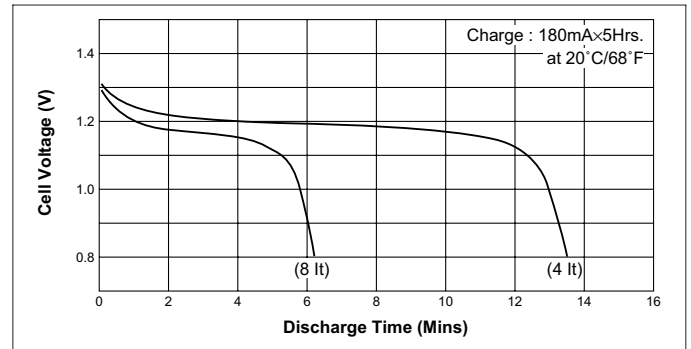

Discharge (at high rate)