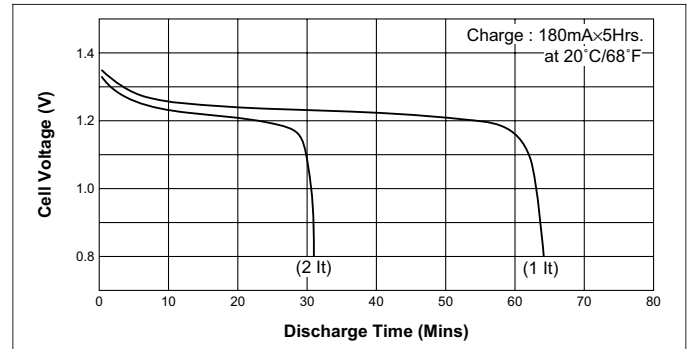

Discharge (at high rate)