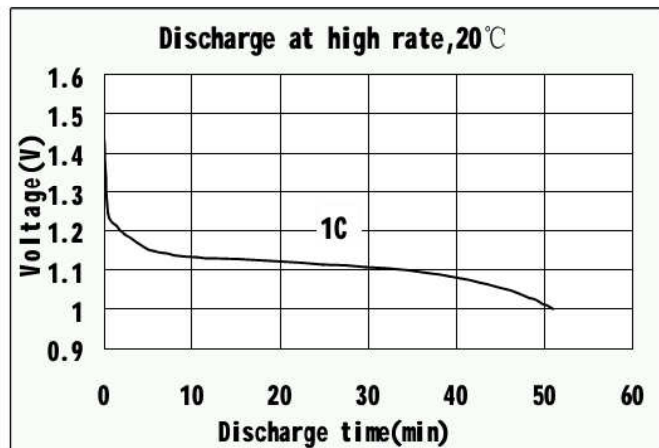

CELLCON

CNH-70AAA

700mAh Size AAA

Specification

Nominal Capacity		700 mAh	
Nominal Voltage		1.2 V	
Charge current	Standard	70 mA	
	Fast	350 mA	
Charge time	Standard	16 Hrs	
	Fast	2.1 Hrs	
Ambient Temperature	Charge	Standard	0°C~45°C
		Fast	10°C~45°C
	Discharge	-20°C~60°C	
Storage		-20°C~55°C	
Internal Impedance(mΩ) (After Charge)		≤ 40	
Weight		12.3 g	