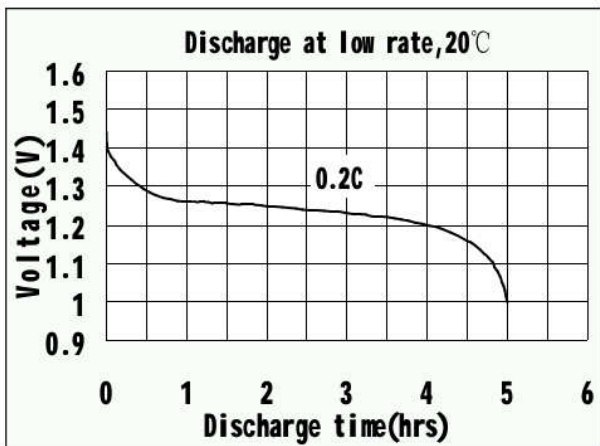

CELLCON

CNH-70AAA

700mAh Size AAA

Specification

Nominal Capacity		700 mAh	
Nominal Voltage		1.2 V	
Charge current	Standard	70 mA	
	Fast	350 mA	
Charge time	Standard	16 Hrs	
	Fast	2.1 Hrs	
Ambient Temperature	Charge	Standard	0°C~45°C
		Fast	10°C~45°C
	Discharge	-20°C~60°C	
Storage		-20°C~55°C	
Internal Impedance(mΩ) (After Charge)		≤ 40	
Weight		12.3 g	