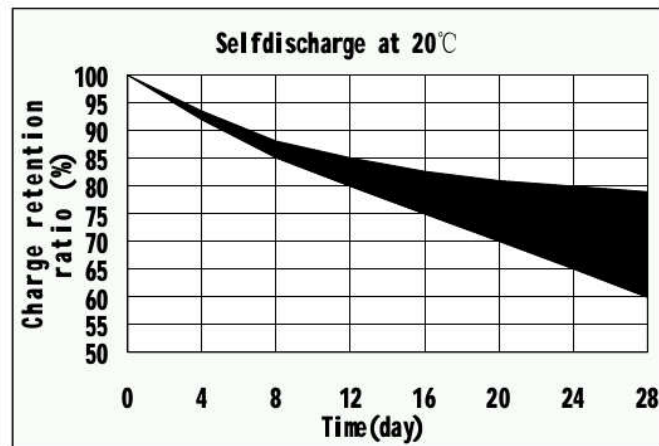

CELLCON

CNH-70AAA

700mAh Size AAA

Specification

Nominal Capacity		700 mAh	
Nominal Voltage		1.2 V	
Charge current	Standard	70 mA	
	Fast	350 mA	
Charge time	Standard	16 Hrs	
	Fast	2.1 Hrs	
Ambient Temperature	Charge	Standard	0°C~45°C
		Fast	10°C~45°C
	Discharge	-20°C~60°C	
Storage		-20°C~55°C	
Internal Impedance(mΩ) (After Charge)		≤ 40	
Weight		12.3 g	