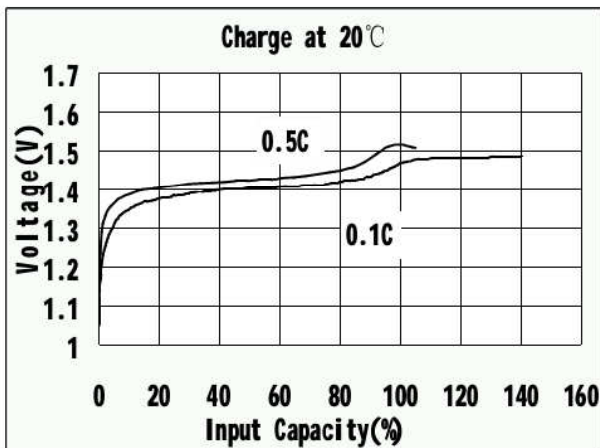

CELLCON

CNH-70AAA

700mAh Size AAA

Specification

Nominal Capacity		700 mAh	
Nominal Voltage		1.2 V	
Charge current	Standard	70 mA	
	Fast	350 mA	
Charge time	Standard	16 Hrs	
	Fast	2.1 Hrs	
Ambient Temperature	Charge	Standard	0°C~45°C
		Fast	10°C~45°C
	Discharge	-20°C~60°C	
Storage		-20°C~55°C	
Internal Impedance(mΩ) (After Charge)		≤ 40	
Weight		12.3 g	