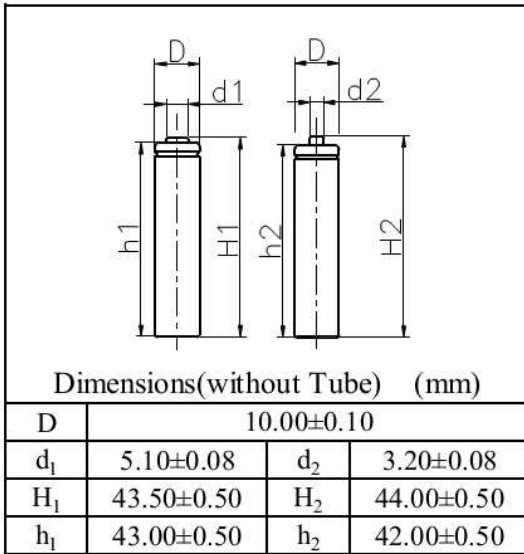

CELLCON

CNH-70AAA

700mAh Size AAA

Specification

Nominal Capacity		700 mAh	
Nominal Voltage		1.2 V	
Charge current	Standard	70 mA	
	Fast	350 mA	
Charge time	Standard	16 Hrs	
	Fast	2.1 Hrs	
Ambient Temperature	Charge	Standard	0°C~45°C
		Fast	10°C~45°C
	Discharge	-20°C~60°C	
Storage		-20°C~55°C	
Internal Impedance(mΩ) (After Charge)		≤ 40	
Weight		12.3 g	